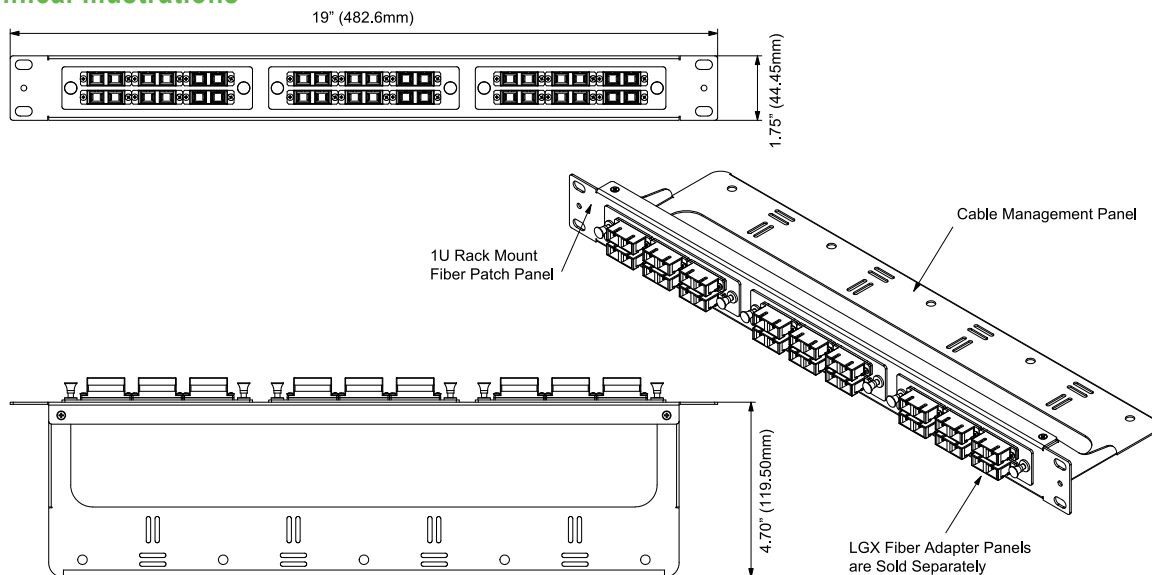

Rack Mount LGX Fiber Patch Panel

Description / Specifications

Vericom's Rack Mount LGX fiber patch panel is available in 1RU. The panel provides an easy, convenient way to create a patch field for active electronics, like servers, protected in cabinets or other secure locations. Rack Mount panels fit in standard 19" racks and cabinets with an internal frame designed to accept standard LGX fiber adapter panels. Access to fiber connections is available from the front or back and fiber cables are organized and supported with a rear cable manager.

Standards Compliance

- ANSI/TIA-568-C.3
- TIA-604-10 (FOCIS-10)
- TIA-604-3 (FOCIS-3)
- ISO/IEC 11801
- IEC 61754
- RoHS Compliant

Applications

The Rack Mount LGX fiber patch panel shall support, organize, manage and protect fiber optic connectors and patch cords. The LGX fiber patch panel is designed to be compatible with all standard LGX fiber adapters and cassettes from all standards-based manufacturers. The fiber patch panel is typically placed in the entrance, telecommunications room, or the main equipment room. The panel can manage up to 72 fibers in 3 LGX positions for 1 RU.

Ordering Information

Item Number	Description
FORMPP-1RU3P	1RU Rack Mount Fiber Patch Panel, 3-slots, LGX

TECHNICAL SHEETS ARE SUBJECT TO CHANGE WITHOUT NOTICE.

REV.20231122.1

Rack Mount LGX Fiber Patch Panel

Technical Illustrations

Adapter Panel Options

Item Number	Description
FOLC24F-6Q3	LC Adapter Panel, 6 LC Quad Adapters, 24 Fiber OM3
FOLC12F-6D3	LC Adapter Panel, 6 LC Duplex Adapters, 12 Fiber OM3
FOLC24F-6Q1	LC Adapter Panel, 6 LC Quad Adapters, 24 Fiber SM
FOLC12F-6D1	LC Adapter Panel, 6 LC Duplex Adapters, 12 Fiber SM
FOLCA24F-6Q1	LC Adapter Panel, 6 LC Quad Adapters, 24 Fiber SM (APC)
FOLCA12F-6D1	LC Adapter Panel, 6 LC Duplex Adapters, 12 Fiber SM (APC)
FOSCA12F-6D1	SC Adapter Panel, 6 SC Duplex Adapters, 12 Fiber SM (APC)
FOFAP-BL1S	Blank Fiber Panel, LGX, Single Slot