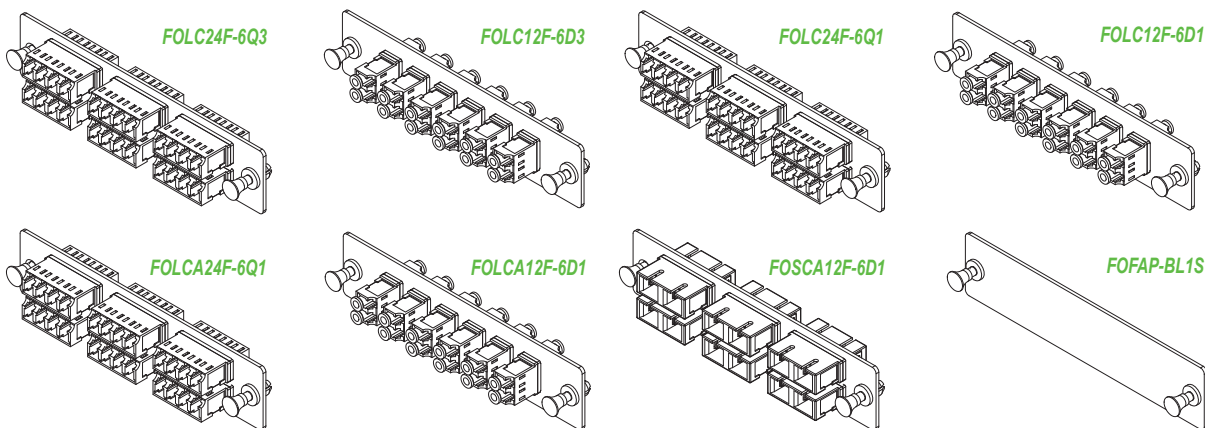

Rack Mount LGX Fiber Patch Panel

Description / Specifications

Vericom's Rack Mount LGX fiber patch panel is available in 1RU. The panel provides an easy, convenient way to create a patch field for active electronics, like servers, protected in cabinets or other secure locations. Rack Mount panels fit in standard 19" racks and cabinets with an internal frame designed to accept standard LGX fiber adapter panels. Access to fiber connections is available from the front or back and fiber cables are organized and supported with a rear cable manager.

Standards Compliance

- ANSI/TIA-568-C.3
- TIA-604-10 (FOCIS-10)
- TIA-604-3 (FOCIS-3)
- ISO/IEC 11801
- IEC 61754
- RoHS Compliant

Applications

The Rack Mount LGX fiber patch panel shall support, organize, manage and protect fiber optic connectors and patch cords. The LGX fiber patch panel is designed to be compatible with all standard LGX fiber adapters and cassettes from all standards-based manufacturers. The fiber patch panel is typically placed in the entrance, telecommunications room, or the main equipment room. The panel can manage up to 72 fibers in 3 LGX positions for 1 RU.

Ordering Information

Item Number	Description
FORMPP-1RU3P	1RU Rack Mount Fiber Patch Panel, 3-slots, LGX

TECHNICAL SHEETS ARE SUBJECT TO CHANGE WITHOUT NOTICE.

REV.20231122.1

Rack Mount LGX Fiber Patch Panel

Technical Illustrations

Adapter Panel Options

Item Number	Description
FOLC24F-6Q3	LC Adapter Panel, 6 LC Quad Adapters, 24 Fiber OM3
FOLC12F-6D3	LC Adapter Panel, 6 LC Duplex Adapters, 12 Fiber OM3
FOLC24F-6Q1	LC Adapter Panel, 6 LC Quad Adapters, 24 Fiber SM
FOLC12F-6D1	LC Adapter Panel, 6 LC Duplex Adapters, 12 Fiber SM
FOLCA24F-6Q1	LC Adapter Panel, 6 LC Quad Adapters, 24 Fiber SM (APC)
FOLCA12F-6D1	LC Adapter Panel, 6 LC Duplex Adapters, 12 Fiber SM (APC)
FOSCA12F-6D1	SC Adapter Panel, 6 SC Duplex Adapters, 12 Fiber SM (APC)
FOFAP-BL1S	Blank Fiber Panel, LGX, Single Slot