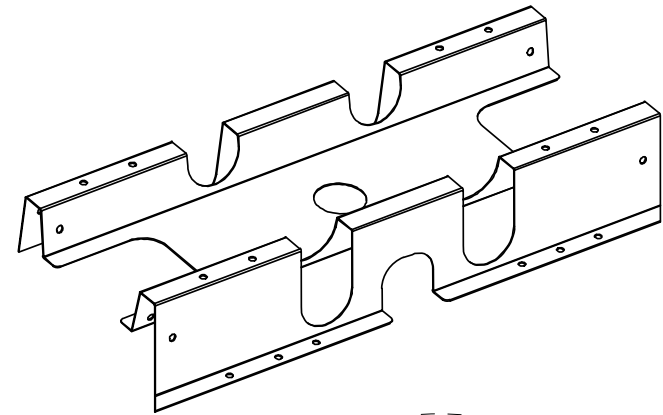

TOP VIEW

FRONT VIEW

SIDE VIEW

ITEM NO.	RACT600		VERICOM	
DESCRIPTION	24" CABLE TROUGH FOR VC5 CABINET			
DATE	10/22/2021	SCALE	none	SHEET
				1 of 1
				REV

All dimensions in inches [mm]