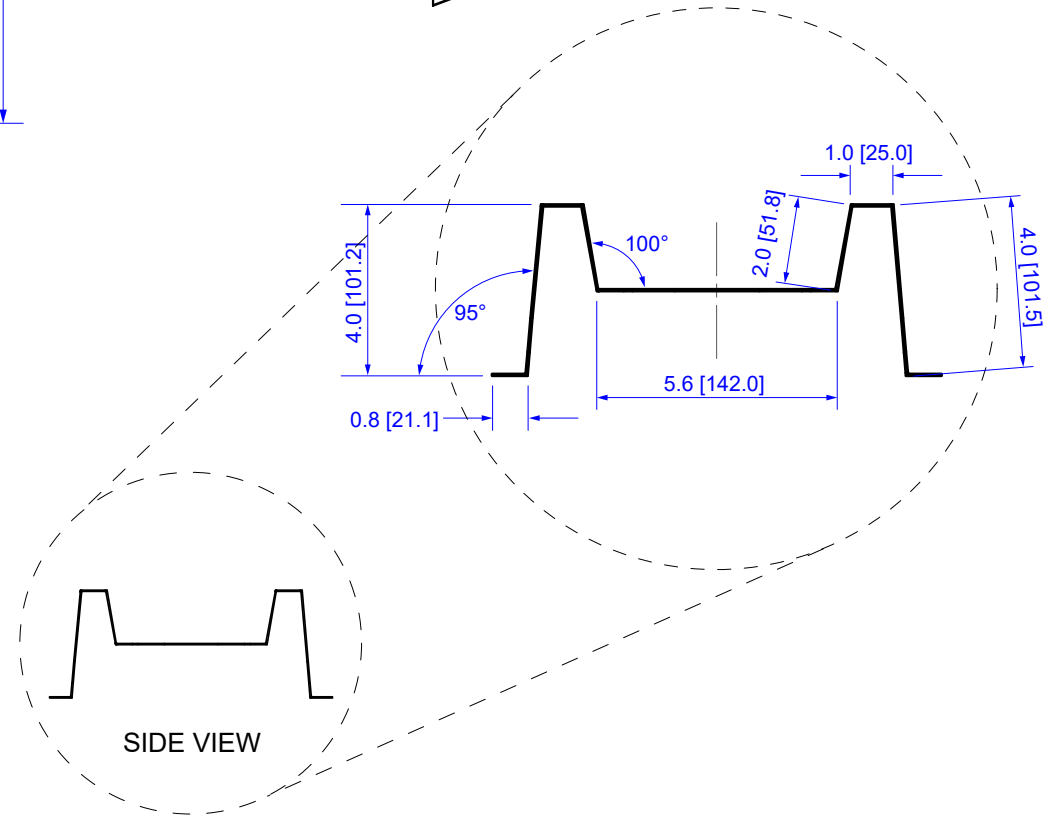

TOP VIEW

FRONT VIEW

SIDE VIEW

ITEM NO.	RACT600		VERICOM	
DESCRIPTION	24" CABLE TROUGH FOR VC5 CABINET			
DATE	10/22/2021	SCALE	none	SHEET
				1 of 1
				REV

All dimensions in inches [mm]