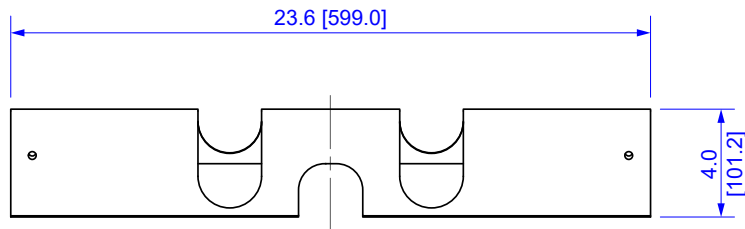

TOP VIEW

FRONT VIEW

SIDE VIEW

ITEM NO.	RACT600		VERICOM	
DESCRIPTION	24" CABLE TROUGH FOR VC5 CABINET			
DATE	10/22/2021	SCALE	none	SHEET
				1 of 1
				REV

All dimensions in inches [mm]