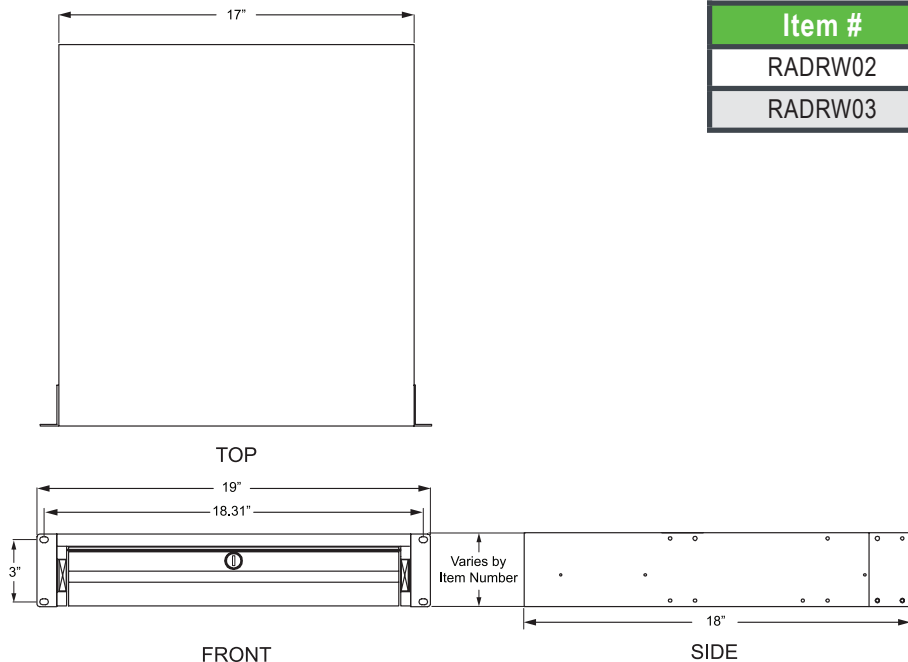

Locking Drawer

Description

Available in 2U and 3U capacities, these drawers provide an extra layer of security for storing a laptop or other valuables inside your cabinet. Each drawer comes with a set of keys and includes a knockout hole in the rear panel for power cords.

Technical Drawing

Product Specifications

Product Type: Locking Drawer

Material: Cold Rolled Steel

Finish: Black Powder Coated

Loading Capacity: 77 lbs

Dimensions (HxWxD): Varies By Item #

Rack Unit Quantity: 2U or 3U

Mounting Hardware: Included

Quantity Per Package: Sold Individually

Ordering Information

Description		
Locking Drawer		
Item #	Rack Units	Dims (H x W x D)
RADRW02	2U	4" X 19" X 18"
RADRW03	3U	5" X 19" X 18"