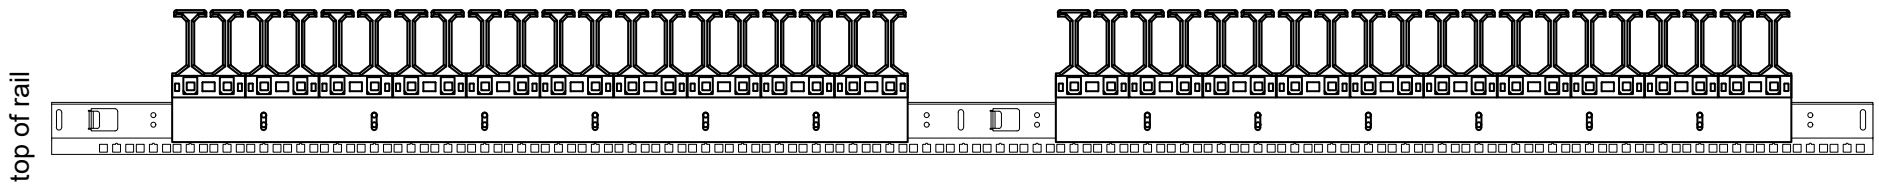

SINGLE PANEL

2 PANELS INSTALLED ON 48U MOUNTING RAIL

ITEM NO.		RAVFCM48-2		<b>VERICOM</b>	
DESCRIPTION					
48U VERT. FINGER MGMT PANEL 2PK					
DATE	SCALE	SHEET	REV		
02/15/2023	none	1 of 1			

All dimensions in inches [mm]