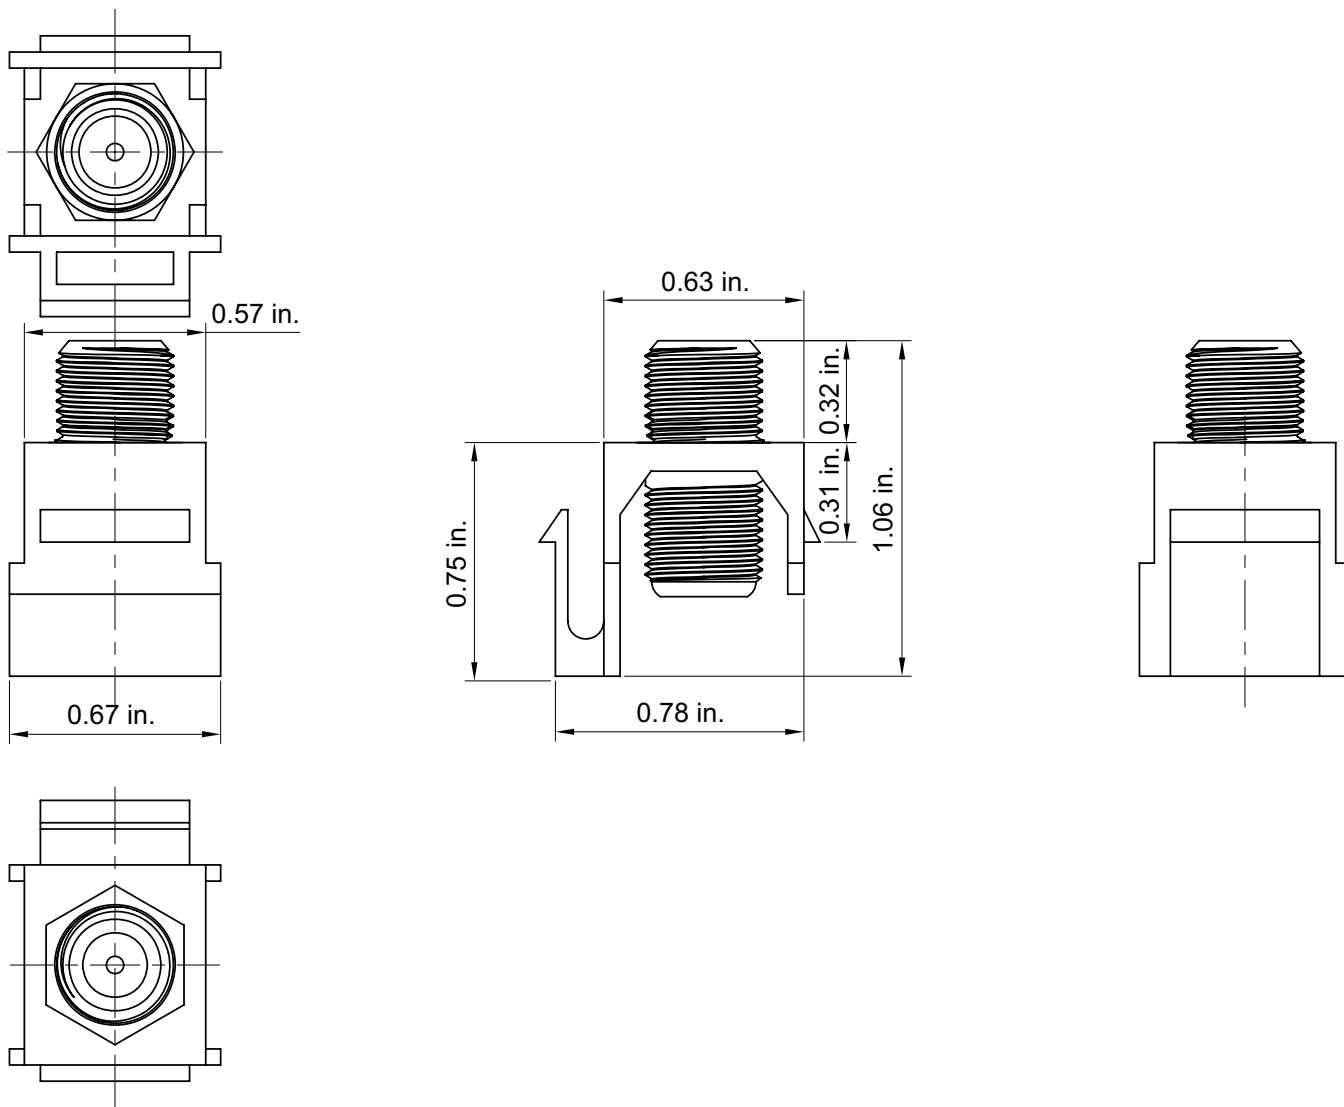

**1 Port, White: Item No. XFPOP-00470*
2 Port, White: Item No. XFPOP-00471
3 Port, White: Item No. XFPOP-00472
4 Port, White: Item No. XFPOP-03418
6 Port, White: Item No. XFPOP-03421

1 Port, Ivory: Item No. XFPOP-03588
2 Port, Ivory: Item No. XFPOP-03589
3 Port, Ivory: Item No. XFPOP-03590
4 Port, Ivory: Item No. XFPOP-03419
6 Port, Ivory: Item No. XFPOP-03422

* Pictured

F-81 Keystone Modular Insert

Technical Drawing

Physical Specifications

Dimensions	1.06 in. * 0.75 in. * 0.78 in.
Material	High Impact, Fire retardant ABS plastic rated UL94V-0
Mounting	Snap-In / Out
Color	White, Ivory or Light Almond (see ordering information)