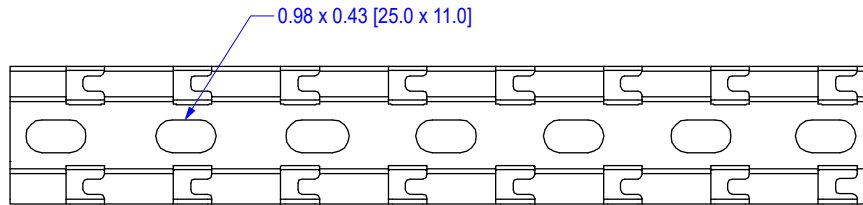

ITEM	LENGTH	CABLE TRAY SIZE
VBT-BM100-BP	7.1" [180mm]	4" [100mm]
VBT-BM200-BP	11.0" [280mm]	8" [200mm]
VBT-BM300-BP	15.0" [380mm]	12" [300mm]
VBT-BM400-BP	18.9" [480mm]	16" [400mm]
VBT-BM500-BP	22.8" [580mm]	20" [500mm]
VBT-BM600-BP	26.8" [680mm]	24" [600mm]

TOP VIEW

SIDE VIEW

END VIEW

All dimensions in inches [mm]

ITEM NO.	VBT-BMxxx-BP	VERICOM			
DESCRIPTION	M-TYPE CROSS BAR				
DATE	09/17/2020	SCALE	none	SHEET	1 of 1
				REV	