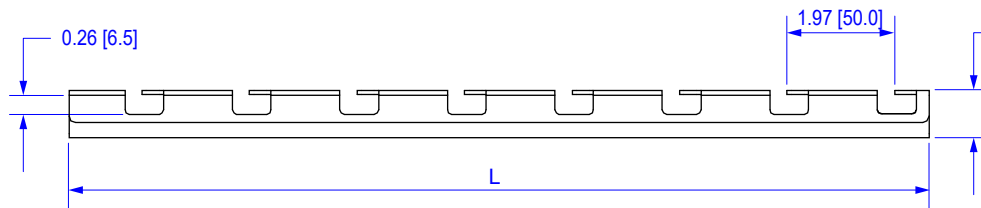

ITEM	LENGTH	CABLE TRAY SIZE
VBT-BM100-BP	7.1" [180mm]	4" [100mm]
VBT-BM200-BP	11.0" [280mm]	8" [200mm]
VBT-BM300-BP	15.0" [380mm]	12" [300mm]
VBT-BM400-BP	18.9" [480mm]	16" [400mm]
VBT-BM500-BP	22.8" [580mm]	20" [500mm]
VBT-BM600-BP	26.8" [680mm]	24" [600mm]

TOP VIEW

SIDE VIEW

END VIEW

All dimensions in inches [mm]

ITEM NO.	VBT-BMxxx-BP	VERICOM			
DESCRIPTION	M-TYPE CROSS BAR				
DATE	09/17/2020	SCALE	none	SHEET	1 of 1
				REV	