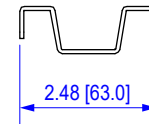

ITEM	LENGTH	CABLE TRAY SIZE
VBT-BM100-BP	7.1" [180mm]	4" [100mm]
VBT-BM200-BP	11.0" [280mm]	8" [200mm]
VBT-BM300-BP	15.0" [380mm]	12" [300mm]
VBT-BM400-BP	18.9" [480mm]	16" [400mm]
VBT-BM500-BP	22.8" [580mm]	20" [500mm]
VBT-BM600-BP	26.8" [680mm]	24" [600mm]

TOP VIEW

SIDE VIEW

END VIEW

All dimensions in inches [mm]

ITEM NO.	VBT-BMxxx-BP	VERICOM			
DESCRIPTION	M-TYPE CROSS BAR				
DATE	09/17/2020	SCALE	none	SHEET	1 of 1
				REV	