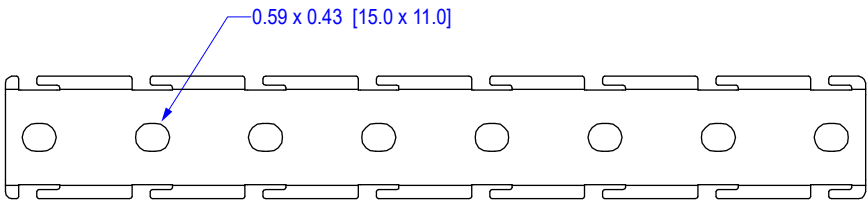

ITEM	LENGTH	CABLE TRAY SIZE
VBT-BU100-BP	7.1" [180mm]	4" [100mm]
VBT-BU200-BP	11.0" [280mm]	8" [200mm]
VBT-BU300-BP	15.0" [380mm]	12" [300mm]
VBT-BU400-BP	18.9" [480mm]	16" [400mm]
VBT-BU500-BP	22.8" [580mm]	20" [500mm]
VBT-BU600-BP	26.8" [680mm]	24" [600mm]

TOP VIEW

SIDE VIEW

END VIEW

All dimensions in inches [mm]

ITEM NO.	VBT-BUxxx-BP	<b>VERICOM</b>					
DESCRIPTION	CROSS BAR						
DATE	09/18/2020	SCALE	none	SHEET	1 of 1	REV	