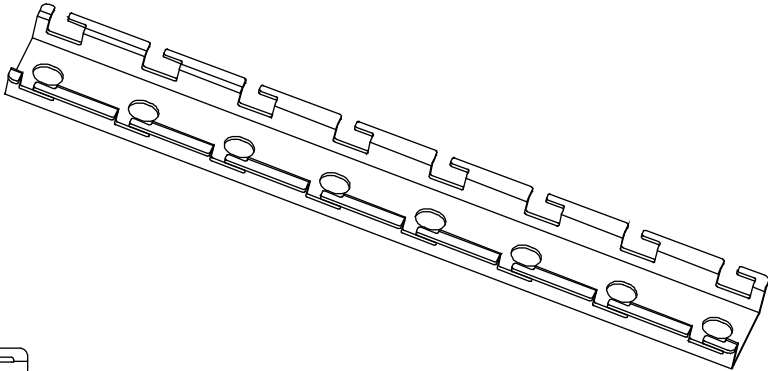

ITEM	LENGTH	CABLE TRAY SIZE
VBT-BU100-BP	7.1" [180mm]	4" [100mm]
VBT-BU200-BP	11.0" [280mm]	8" [200mm]
VBT-BU300-BP	15.0" [380mm]	12" [300mm]
VBT-BU400-BP	18.9" [480mm]	16" [400mm]
VBT-BU500-BP	22.8" [580mm]	20" [500mm]
VBT-BU600-BP	26.8" [680mm]	24" [600mm]

TOP VIEW

SIDE VIEW

END VIEW

All dimensions in inches [mm]

ITEM NO.	VBT-BUxxx-BP	<b>VERICOM</b>					
DESCRIPTION	CROSS BAR						
DATE	09/18/2020	SCALE	none	SHEET	1 of 1	REV	