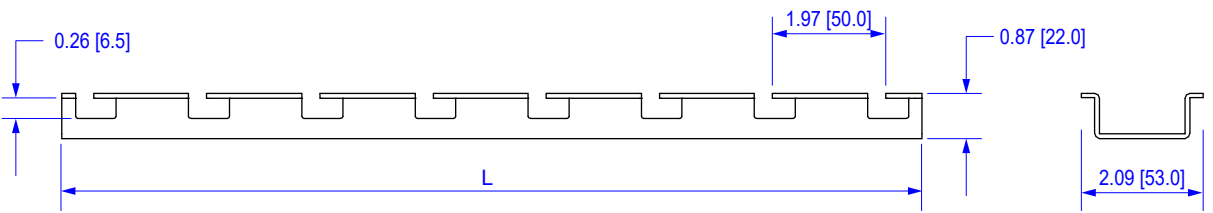

ITEM	LENGTH	CABLE TRAY SIZE
VBT-BU100-BP	7.1" [180mm]	4" [100mm]
VBT-BU200-BP	11.0" [280mm]	8" [200mm]
VBT-BU300-BP	15.0" [380mm]	12" [300mm]
VBT-BU400-BP	18.9" [480mm]	16" [400mm]
VBT-BU500-BP	22.8" [580mm]	20" [500mm]
VBT-BU600-BP	26.8" [680mm]	24" [600mm]

TOP VIEW

SIDE VIEW

END VIEW

All dimensions in inches [mm]

ITEM NO.	VBT-BUxxx-BP	<b>VERICOM</b>					
DESCRIPTION	CROSS BAR						
DATE	09/18/2020	SCALE	none	SHEET	1 of 1	REV	