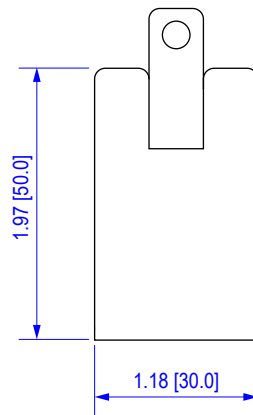

TOP VIEW

FRONT VIEW

SIDE VIEW

All dimensions in inches [mm]

ITEM NO.	VBT-FB050-BP	VERICOM			
DESCRIPTION	FLOOR MOUNT BRACKET FOR 2" TRAY				
DATE	09/21/2020	SCALE	none	SHEET	1 of 1
				REV	