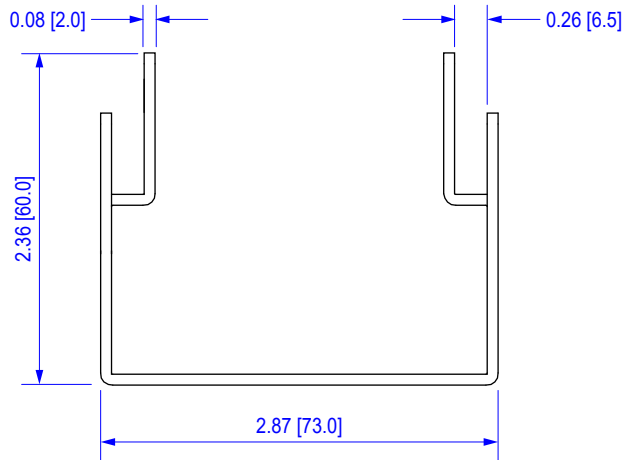

TOP VIEW

FRONT VIEW

SIDE VIEW

All dimensions in inches [mm]

ITEM NO.	VBT-FB050-BP	VERICOM			
DESCRIPTION	FLOOR MOUNT BRACKET FOR 2" TRAY				
DATE	09/21/2020	SCALE	none	SHEET	1 of 1
				REV	