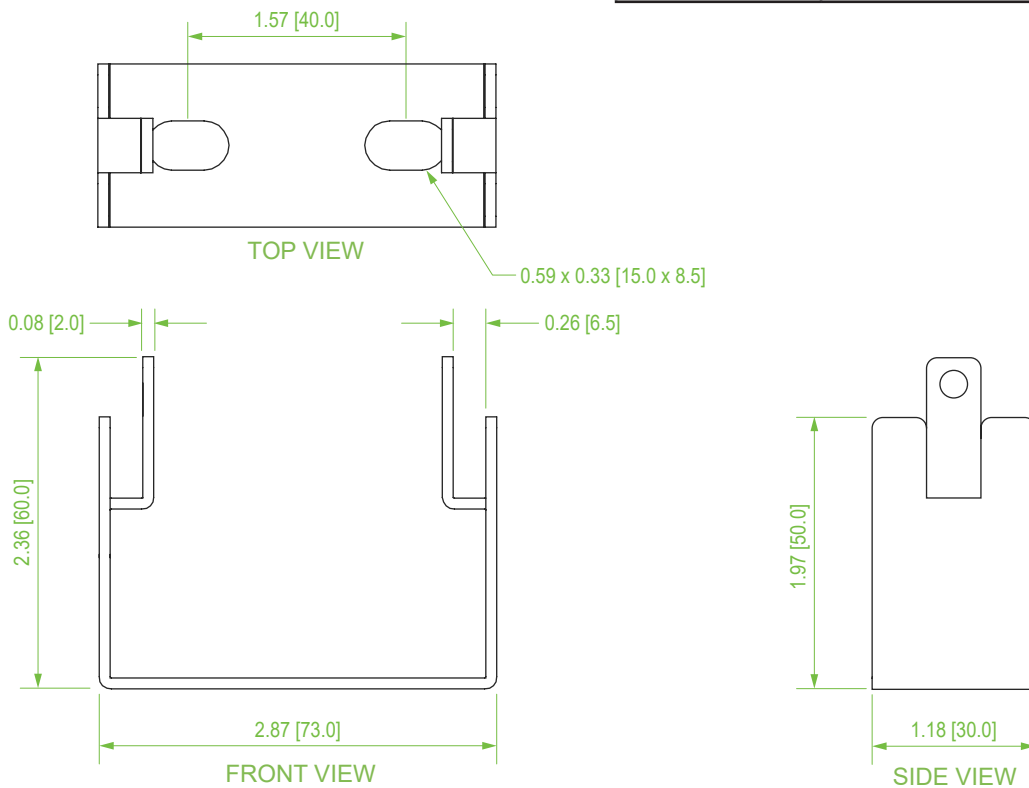

Floor Mount Bracket for 2" Tray

Description

This bracket can be used to mount 2" wide basket tray to the floor or to the top of a cabinet. The tray is secured to the bracket without any screws or clamps (hardware for mounting to floor/cabinet not included).

Product Specifications

- Material:** High-strength carbon steel
- Finish:** Black powder coat
- Dimensions (L x W x H):** 2.9" x 1.2" x 2.4"
- Weight:** 0.17 lbs
- Compliance & Standards:** IEC 61537
- Selling Unit:** 1 peice

ITEM NUMBER	DESCRIPTION	AVAILABILITY
VBT-FB050-BP	Floor Mount Bracket for 2"W Tray	Special order

TECHNICAL SHEETS ARE SUBJECT TO CHANGE WITHOUT NOTICE.

REV.20201102.1