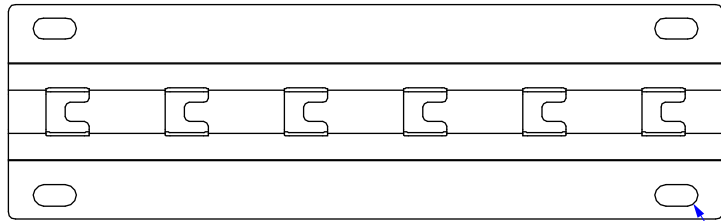

ITEM	LENGTH	CABLE TRAY SIZE
VBT-FB100-BP	7.1" [180mm]	4" [100mm]
VBT-FB150-BP	9.1" [230mm]	6" [150mm]
VBT-FB200-BP	11.0" [280mm]	8" [200mm]

TOP VIEW

0.59 x 0.33 [15.0 x 8.5]

SIDE VIEW

END VIEW

All dimensions in inches [mm]