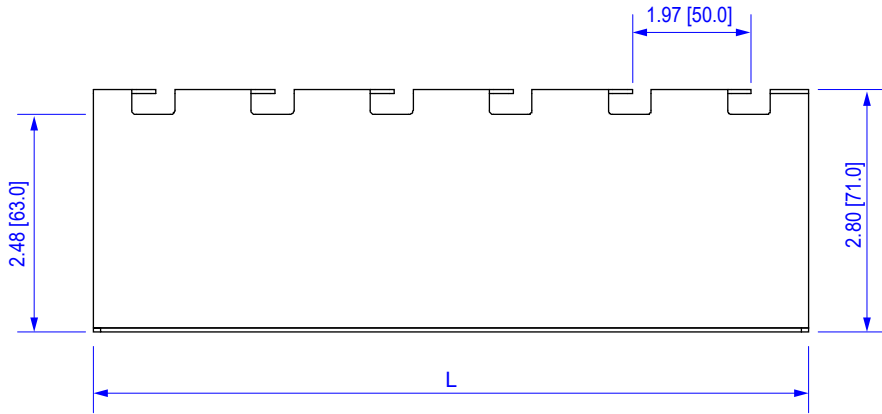

ITEM	LENGTH	CABLE TRAY SIZE
VBT-FB100-BP	7.1" [180mm]	4" [100mm]
VBT-FB150-BP	9.1" [230mm]	6" [150mm]
VBT-FB200-BP	11.0" [280mm]	8" [200mm]

TOP VIEW

0.59 x 0.33 [15.0 x 8.5]

SIDE VIEW

END VIEW

All dimensions in inches [mm]

ITEM NO.	VBT-FBxxx-BP	VERICOM					
DESCRIPTION	FLOOR MOUNT BRACKET						
DATE	12/16/2020	SCALE	none	SHEET	1 of 1	REV	1