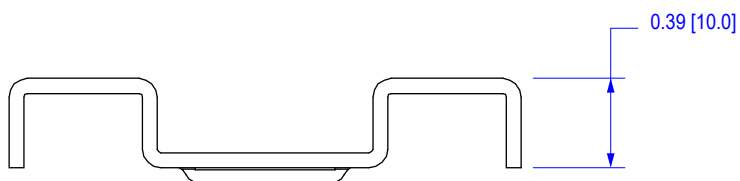

TOP VIEW

SIDE VIEW

END VIEW

All dimensions in inches [mm]

ITEM NO.	VBT-SA-BP	VERICOM®					
DESCRIPTION	SNAP-IN SPLICE CLIP						
DATE	09/21/2020	SCALE	none	SHEET	1 of 1	REV	