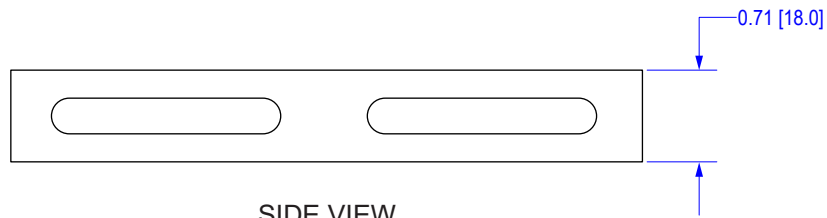

TOP VIEW

SIDE VIEW

All dimensions in inches [mm]

ITEM NO.	VBT-SC-BP	VERICOM		
DESCRIPTION	CORNER SPLICE			
DATE	SCALE	SHEET	REV	
10/13/2023	none	1 of 1	1	