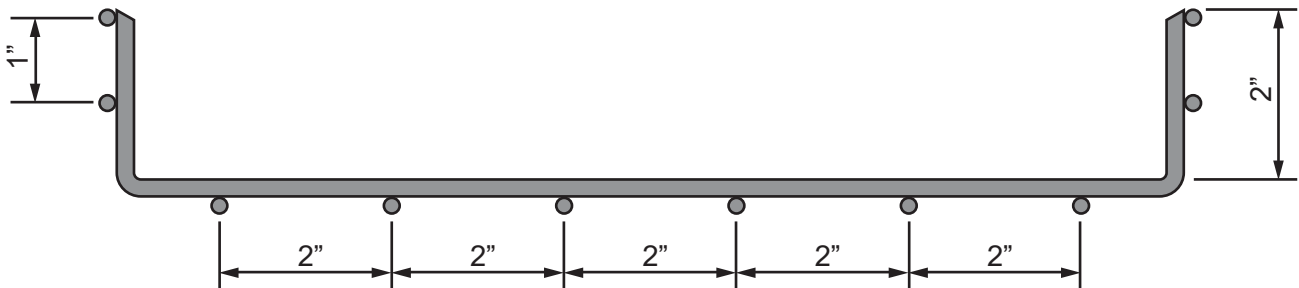

2" Deep Basket Tray

**Description**

VBT Series wire basket trays provide a durable yet adaptable pathway for routing cables along a wall, floor, or ceiling in a variety of applications, from short runs in a data closet to high-density data center installations. Each tray is constructed of welded high-strength carbon steel wire with stringers spaced every 2" and cross bars every 4", providing a rigid structure that can handle large cable bundles. And with a black powder coated finish, Vericom wire basket trays will protect both cabling and installers from cuts, scratches, and frays. Each tray section is 118" long but can be cut to any required length.

**Product Specifications**

- Material:** High-strength carbon wire (0.197" [5mm] dia.)
- Finish:** Black powder coat
- Dimensions (L x H):** 118.1" x 2.36" (see table below for available widths)
- Weight:** see table below
- Compliance & Standards:** IEC 61537
- Selling Unit:** 1 piece

2" Deep Basket Tray

ITEM NUMBER	WIDTH		WT PER PC		LOAD (lbs/ft)*		CABLE FILL**		SPLICE QTY	AVAILABILITY	SECTION VIEW
	in	mm	lbs	kgs	5 ft span	6.5 ft span	CAT6***	CAT6A***			
VBT-ST05050-BP	2	50	6.70	3.04	n/a	n/a	49	35	2	Special order	
VBT-ST05100-BP	4	100	8.25	3.74	18.14	14.78	98	71	3	Special order	
VBT-ST05150-BP	6	150	9.81	4.45	36.29	28.22	148	106	3	Special order	
VBT-ST05200-BP	8	200	11.38	5.16	55.1	38.3	197	142	3	Special order	
VBT-ST05300-BP	12	300	14.44	6.55	55.1	40.99	295	212	4	Stocked	
VBT-ST05400-BP	16	400	17.53	7.95	66.52	45.02	393	283	4	Special Order	
VBT-ST05450-BP	18	450	19.07	8.65	66.52	47.38	442	318	4	Stocked	
VBT-ST05500-BP	20	500	20.61	9.35	66.52	49.73	492	354	4	Special order	
VBT-ST05600-BP	24	600	23.70	10.75	68.54	47.04	590	425	4	Special order	

\*Load calculations based on IEC 61537-2007 standards for cable tray systems testing.

\*\*Cable Fill capacity based on NEC allowable fill of 50%.

\*\*\*CAT6 rate based on 0.224" diameter; CAT6A rate based on 0.264" diameter. Actual diameters vary by cable manufacturer.