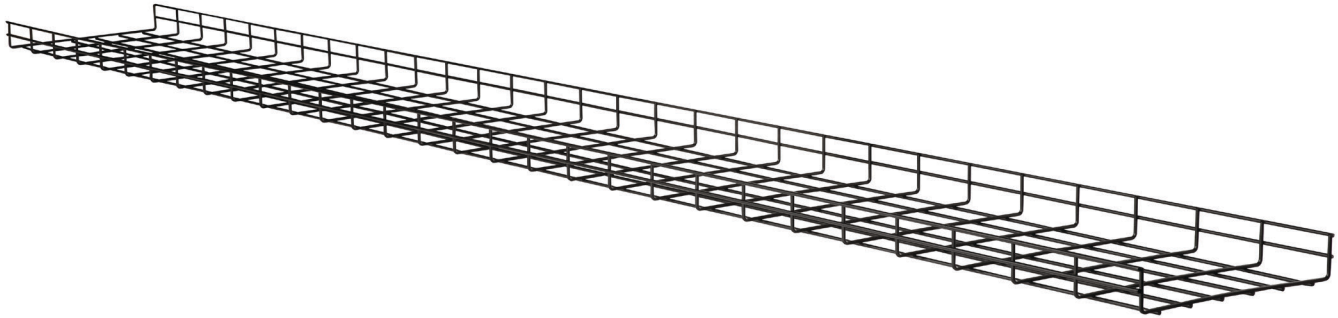

2" Deep Basket Tray

**Description**

VBT Series wire basket trays provide a durable yet adaptable pathway for routing cables along a wall, floor, or ceiling in a variety of applications, from short runs in a data closet to high-density data center installations. Each tray is constructed of welded high-strength carbon steel wire with stringers spaced every 2" and cross bars every 4", providing a rigid structure that can handle large cable bundles. And with a black powder coated finish, Vericom wire basket trays will protect both cabling and installers from cuts, scratches, and frays. Each tray section is 118" long but can be cut to any required length.

**Product Specifications**

- Material:** High-strength carbon wire (0.197" [5mm] dia.)
- Finish:** Black powder coat
- Dimensions (L x H):** 118.1" x 2.36" (see table below for available widths)
- Weight:** see table below
- Compliance & Standards:** IEC 61537
- Selling Unit:** 1 piece

2" Deep Basket Tray

ITEM NUMBER	WIDTH		WT PER PC		LOAD (lbs/ft)*		CABLE FILL**		SPLICE QTY	AVAILABILITY	SECTION VIEW
	in	mm	lbs	kgs	5 ft span	6.5 ft span	CAT6***	CAT6A***			
VBT-ST05050-BP	2	50	6.70	3.04	n/a	n/a	49	35	2	Special order	
VBT-ST05100-BP	4	100	8.25	3.74	18.14	14.78	98	71	3	Special order	
VBT-ST05150-BP	6	150	9.81	4.45	36.29	28.22	148	106	3	Special order	
VBT-ST05200-BP	8	200	11.38	5.16	55.1	38.3	197	142	3	Special order	
VBT-ST05300-BP	12	300	14.44	6.55	55.1	40.99	295	212	4	Stocked	
VBT-ST05400-BP	16	400	17.53	7.95	66.52	45.02	393	283	4	Special Order	
VBT-ST05450-BP	18	450	19.07	8.65	66.52	47.38	442	318	4	Stocked	
VBT-ST05500-BP	20	500	20.61	9.35	66.52	49.73	492	354	4	Special order	
VBT-ST05600-BP	24	600	23.70	10.75	68.54	47.04	590	425	4	Special order	