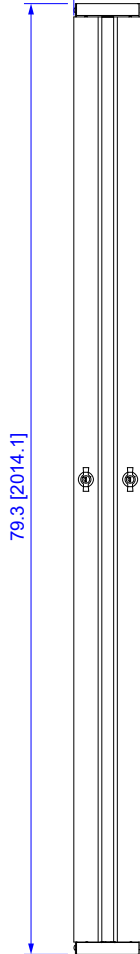

TOP  
(DOOR REMOVED)

5.3 [134.3]

TOP

5.7 [143.6]

77.3 [1964.1]

79.3 [2014.1]

7.0 [178.4]

5.7 [144.8]

36.8 [933.5]

36.8 [933.5]

0.5 [13.0]  
DIA (3x)

2.6 [65.0]

1.7 [43.0]

5.4 [137.1]

BACK

FRONT  
(DOOR REMOVED)

FRONT

SIDE

ITEM NO.

VCM-4506S

**VERICOM**

DESCRIPTION

VIADUCT VERTICAL CABLE MANAGER, 45U

DATE

03/11/2024

SCALE

none

SHEET

1 of 1

REV

All dimensions in inches [mm]