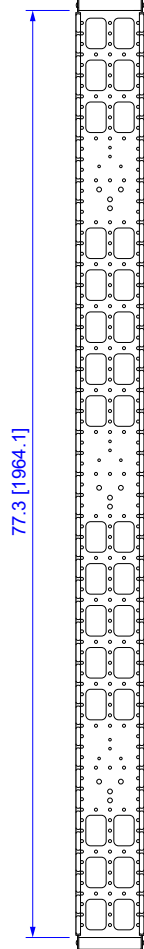

TOP  
(DOOR REMOVED)

5.3 [134.3]

TOP

5.7 [143.6]

77.3 [1964.1]

79.3 [2014.1]

7.0 [178.4]

5.7 [144.8]

36.8 [933.5]

36.8 [933.5]

0.5 [13.0]  
DIA (3x)

2.6 [65.0]

1.7 [43.0]

5.4 [137.1]

BACK

FRONT  
(DOOR REMOVED)

FRONT

SIDE

ITEM NO.

VCM-4506S

**VERICOM**

DESCRIPTION

VIADUCT VERTICAL CABLE MANAGER, 45U

DATE

03/11/2024

SCALE

none

SHEET

1 of 1

REV

All dimensions in inches [mm]