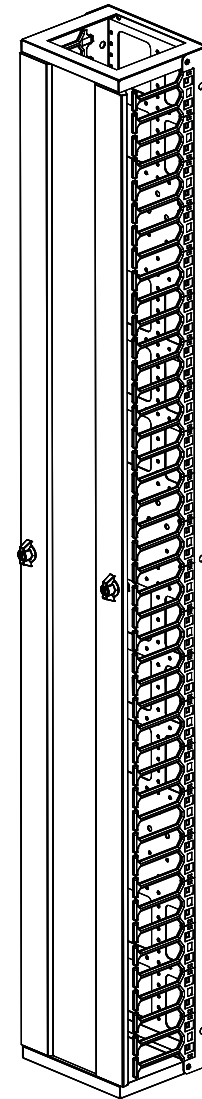

TOP
(DOOR REMOVED)

TOP

FRONT
(DOOR REMOVED)

FRONT

SIDE

0.5 [13.0]
DIA (3x)

BACK

ITEM NO.	VCM-4510S	VERICOM®		
DESCRIPTION	VIADUCT VERT. CABLE MANAGER, 45U x 10"			
DATE	11/22/2024	SCALE	none	SHEET 1 of 1
				REV

All dimensions in inches [mm]