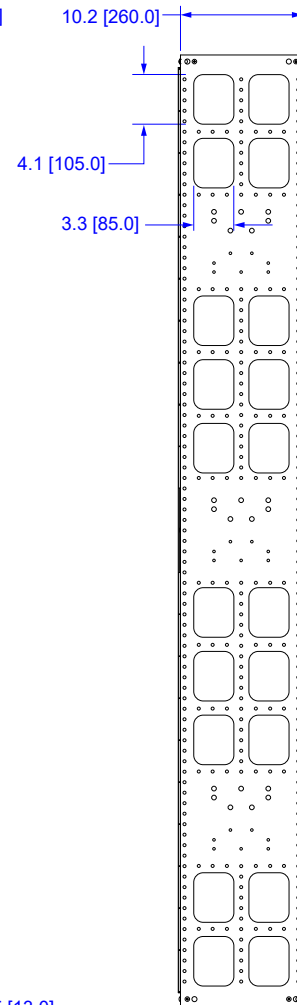

TOP
(DOOR REMOVED)

TOP

FRONT
(DOOR REMOVED)

FRONT

SIDE

0.5 [13.0]
DIA (3x)

BACK

ITEM NO.	VCM-4510S	VERICOM®		
DESCRIPTION	VIADUCT VERT. CABLE MANAGER, 45U x 10"			
DATE	11/22/2024	SCALE	none	SHEET 1 of 1
				REV

All dimensions in inches [mm]