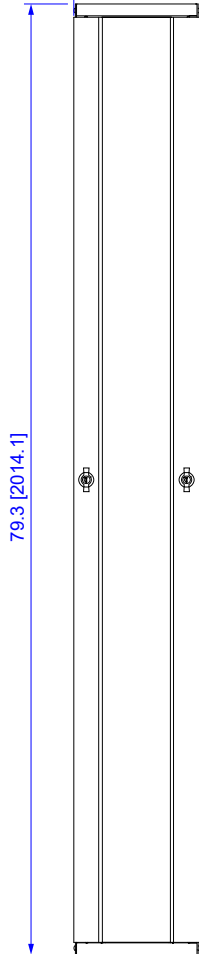

TOP
(DOOR REMOVED)

TOP

FRONT
(DOOR REMOVED)

FRONT

SIDE

0.5 [13.0]
DIA (3x)

BACK

ITEM NO.	VCM-4510S	VERICOM®		
DESCRIPTION	VIADUCT VERT. CABLE MANAGER, 45U x 10"			
DATE	11/22/2024	SCALE	none	SHEET 1 of 1
				REV

All dimensions in inches [mm]