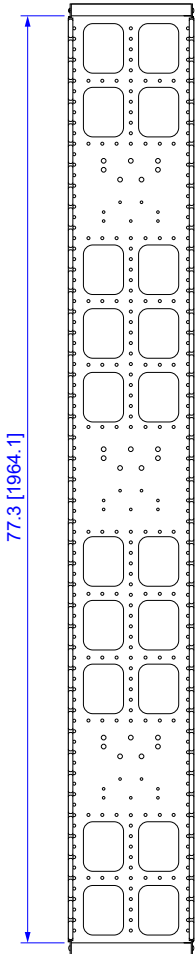

TOP
(DOOR REMOVED)

TOP

FRONT
(DOOR REMOVED)

FRONT

SIDE

0.5 [13.0]
DIA (3x)

BACK

ITEM NO.	VCM-4510S	VERICOM®		
DESCRIPTION	VIADUCT VERT. CABLE MANAGER, 45U x 10"			
DATE	11/22/2024	SCALE	none	SHEET 1 of 1
				REV

All dimensions in inches [mm]