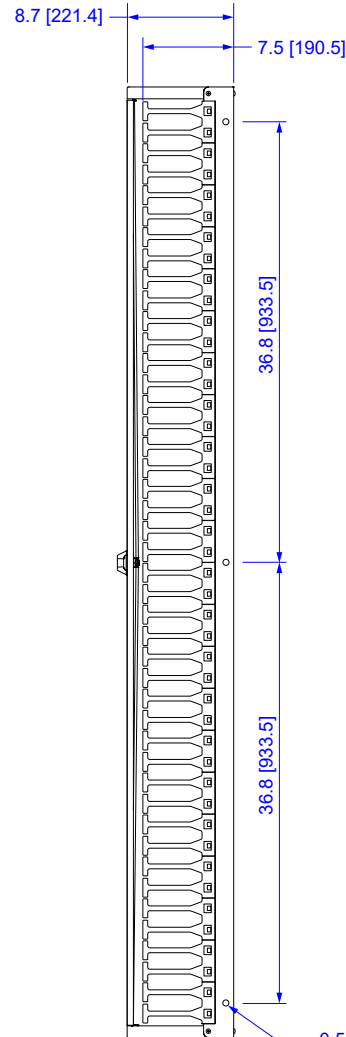

TOP
(DOOR REMOVED)

TOP

FRONT
(DOOR REMOVED)

FRONT

SIDE

0.5 [13.0]
DIA (3x)

BACK

ITEM NO.	VCM-4510S	VERICOM®		
DESCRIPTION	VIADUCT VERT. CABLE MANAGER, 45U x 10"			
DATE	11/22/2024	SCALE	none	SHEET 1 of 1
				REV

All dimensions in inches [mm]