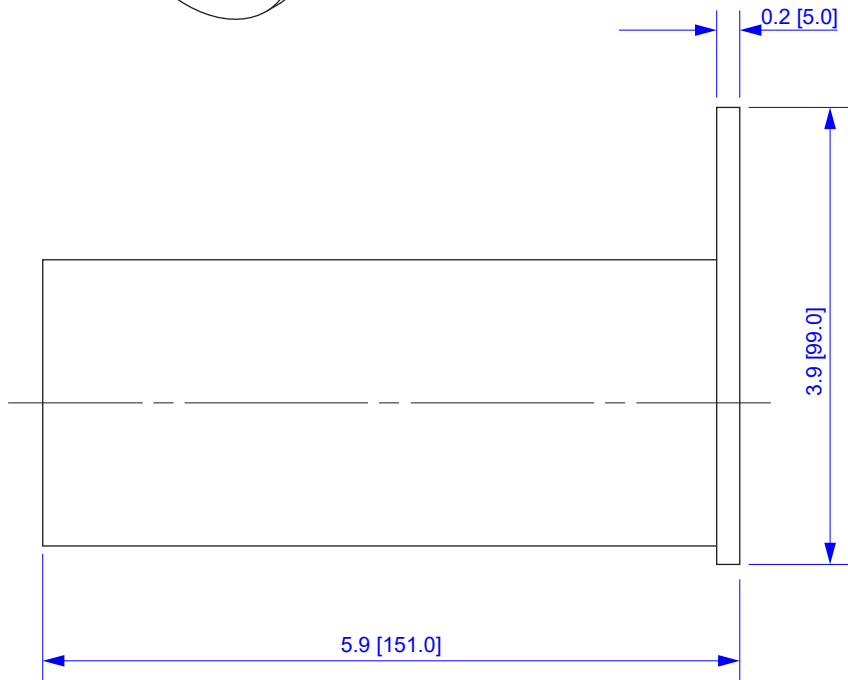

BACK

SIDE

FRONT

All dimensions in inches [mm]

ITEM NO.		VCM-62CS3PK		<b>VERICOM®</b>	
DESCRIPTION					
VIADUCT CABLE MGMT SPOOL - 2.5"x6"					
DATE	SCALE	SHEET	REV		
02/26/2025	none	1 of 1			