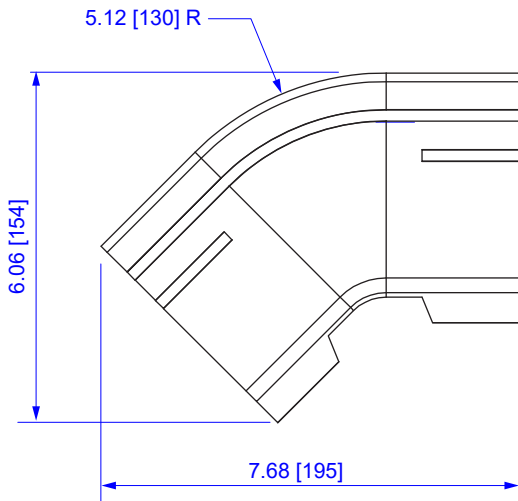

TOP VIEW

SIDE VIEW

FRONT VIEW

All dimensions in inches [mm]

ITEM NO.	VCT-120DE41						
DESCRIPTION	5" 45° DOWN ELBOW						
DATE	07/15/2020	SCALE	none	SHEET	1 of 1	REV	