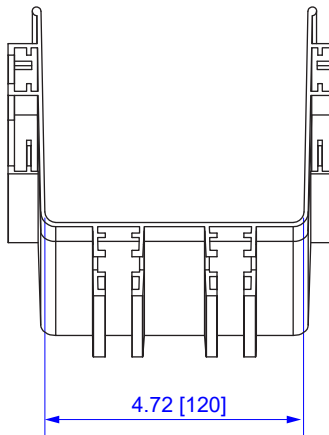

TOP VIEW

SIDE VIEW

FRONT VIEW

All dimensions in inches [mm]

ITEM NO.	VCT-120DE41						
DESCRIPTION	5" 45° DOWN ELBOW						
DATE	07/15/2020	SCALE	none	SHEET	1 of 1	REV	