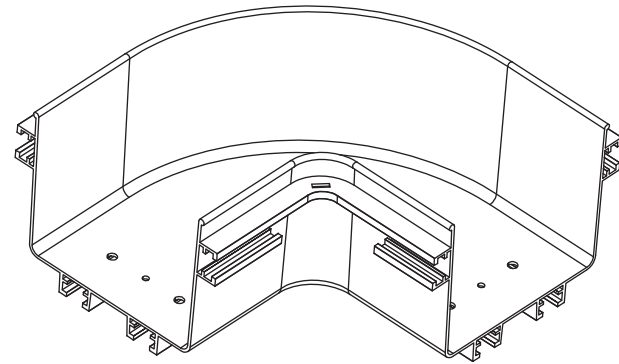

TOP VIEW

FRONT VIEW

SIDE VIEW

All dimensions in inches [mm]

ITEM NO.	VCT-120HE91	VERICOM			
DESCRIPTION	5" HORIZONTAL 90° ELBOW				
DATE	07/15/2020	SCALE	none	SHEET	1 of 1
				REV	