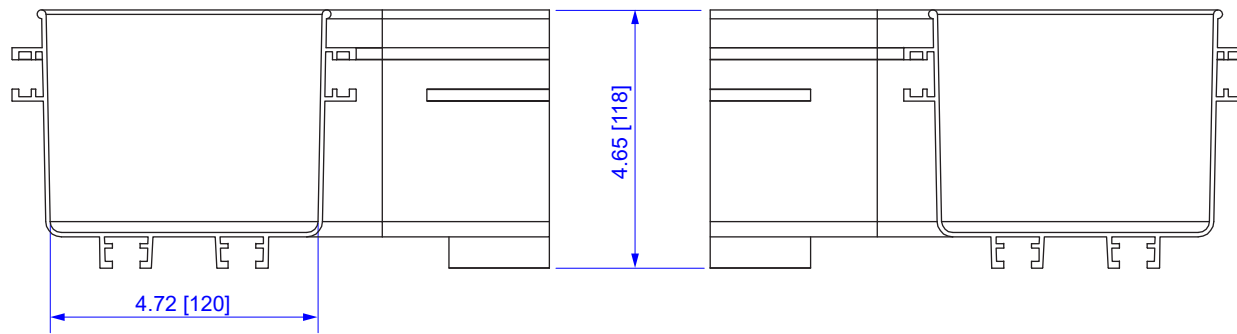

TOP VIEW

FRONT VIEW

SIDE VIEW

All dimensions in inches [mm]

ITEM NO.	VCT-120HE91	VERICOM			
DESCRIPTION	5" HORIZONTAL 90° ELBOW				
DATE	07/15/2020	SCALE	none	SHEET	1 of 1
				REV	