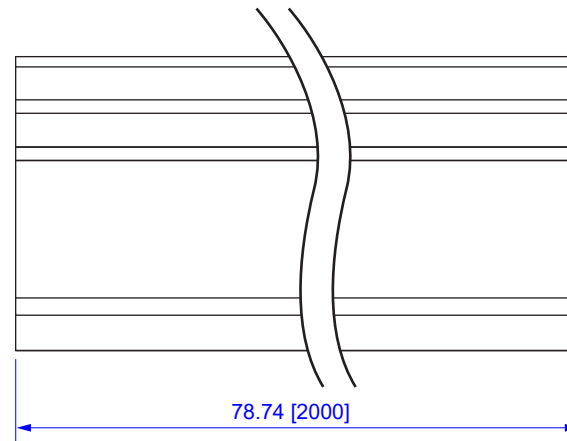

END VIEW

SIDE VIEW

All dimensions in inches [mm]

ITEM NO. VCT-120SCP		VERICOM®	
DESCRIPTION 5" x 4" x 6.5' STRAIGHT CHANNEL			
DATE 07/20/2020	SCALE none	SHEET 1 of 1	REV