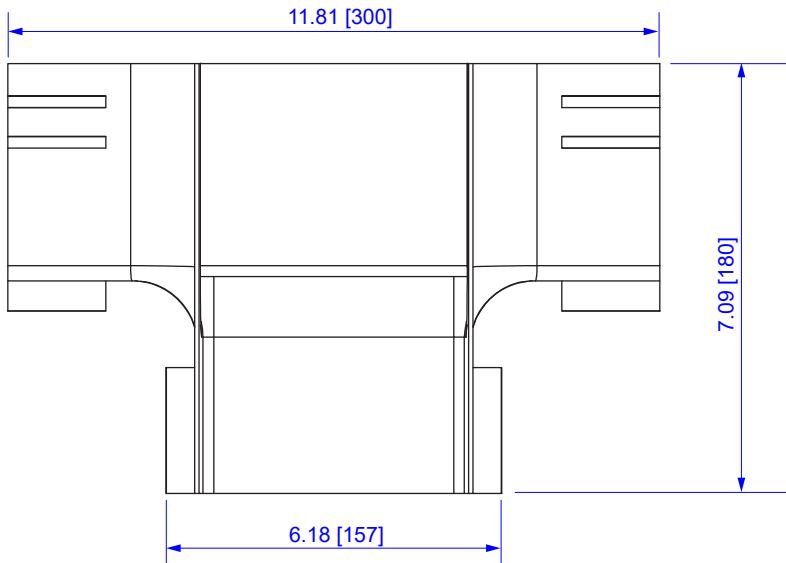

TOP VIEW

FRONT VIEW

SIDE VIEW

All dimensions in inches [mm]

ITEM NO.	VCT-120VT1						
DESCRIPTION	5" VERTICAL TEE						
DATE	07/15/2020	SCALE	none	SHEET	1 of 1	REV	