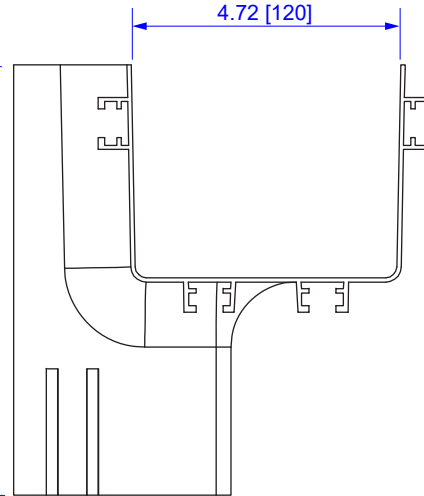

TOP VIEW

FRONT VIEW

SIDE VIEW

All dimensions in inches [mm]

ITEM NO.	VCT-120VT1						
DESCRIPTION	5" VERTICAL TEE						
DATE	07/15/2020	SCALE	none	SHEET	1 of 1	REV	