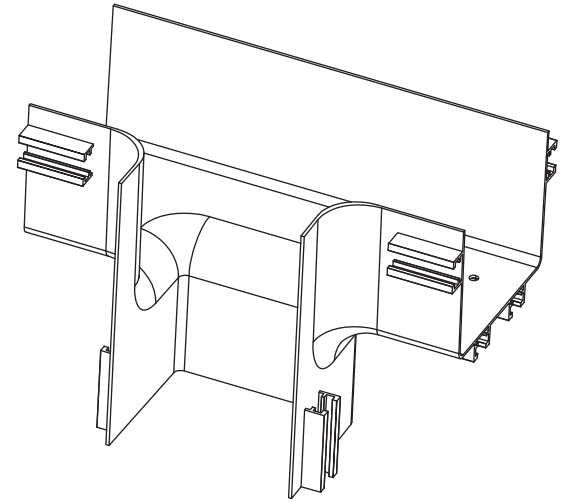

TOP VIEW

FRONT VIEW

SIDE VIEW

All dimensions in inches [mm]

ITEM NO.	VCT-120VT1						
DESCRIPTION	5" VERTICAL TEE						
DATE	07/15/2020	SCALE	none	SHEET	1 of 1	REV	