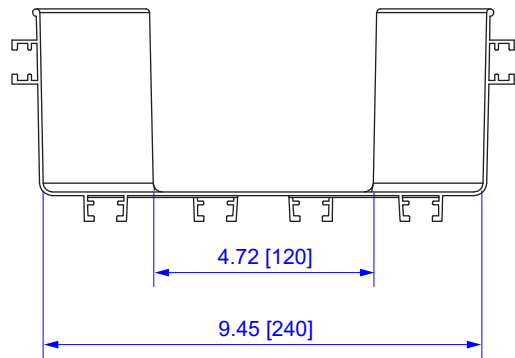

TOP VIEW

END VIEW

SIDE VIEW

All dimensions in inches [mm]

ITEM NO.	VCT-240AS	VERICOM®	
DESCRIPTION	10" TO 5" REDUCER		
DATE	SCALE	SHEET	REV
07/21/2020	none	1 of 1	