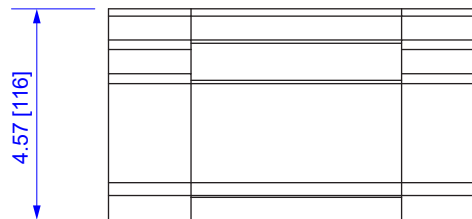

TOP VIEW

END VIEW

SIDE VIEW

All dimensions in inches [mm]

ITEM NO.	VCT-240AS	VERICOM®	
DESCRIPTION	10" TO 5" REDUCER		
DATE	SCALE	SHEET	REV
07/21/2020	none	1 of 1	