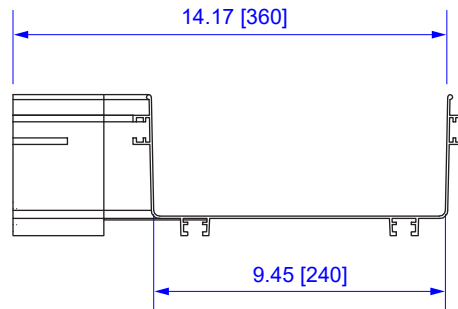

TOP VIEW

FRONT VIEW

SIDE VIEW

All dimensions in inches [mm]

ITEM NO.		VCT-240AT		VERICOM [®]	
DESCRIPTION					
10" TO 5" HORIZONTAL TEE					
DATE	SCALE	SHEET	REV		
07/21/2020	none	1 of 1			