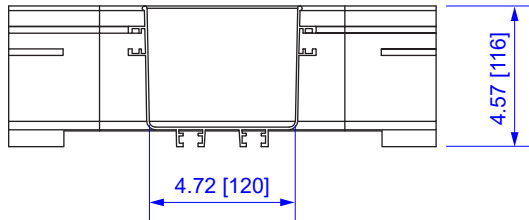

TOP VIEW

FRONT VIEW

SIDE VIEW

All dimensions in inches [mm]

ITEM NO.		VCT-240AT		VERICOM [®]	
DESCRIPTION					
10" TO 5" HORIZONTAL TEE					
DATE	SCALE	SHEET	REV		
07/21/2020	none	1 of 1			