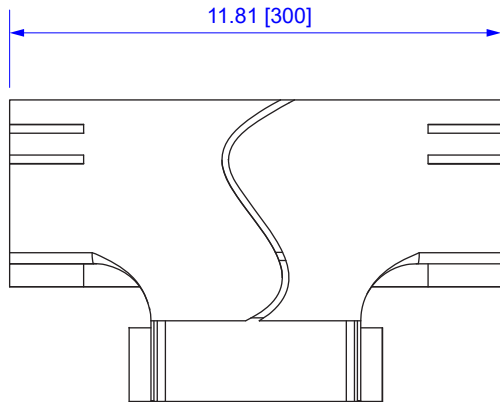

TOP VIEW

FRONT VIEW

SIDE VIEW

All dimensions in inches [mm]

ITEM NO.	VCT-240AV		
DESCRIPTION	10" TO 5" VERTICAL TEE		
DATE	07/22/2020	SCALE	none
		SHEET	1 of 1
		REV	