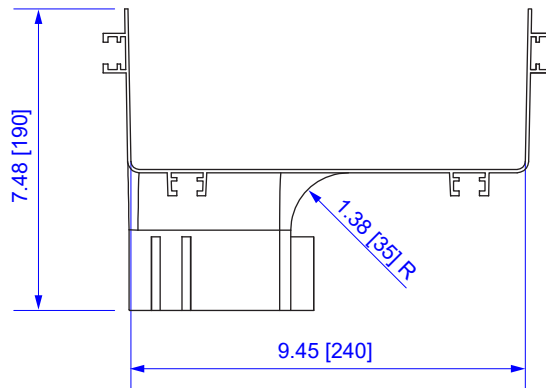

TOP VIEW

FRONT VIEW

SIDE VIEW

All dimensions in inches [mm]

ITEM NO.	VCT-240AV		
DESCRIPTION	10" TO 5" VERTICAL TEE		
DATE	07/22/2020	SCALE	none
		SHEET	1 of 1
		REV	