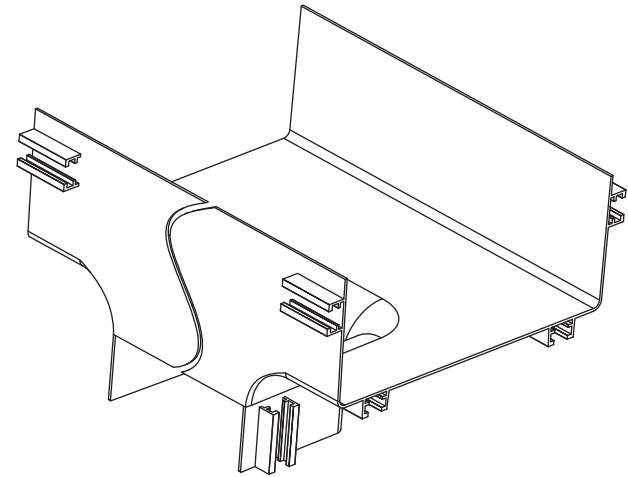

TOP VIEW

FRONT VIEW

SIDE VIEW

All dimensions in inches [mm]

ITEM NO.	VCT-240AV		
DESCRIPTION	10" TO 5" VERTICAL TEE		
DATE	07/22/2020	SCALE	none
		SHEET	1 of 1
		REV	