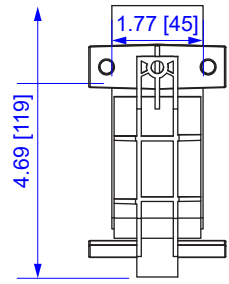

FRONT VIEW

SIDE VIEW

BOTTOM VIEW

All dimensions in inches [mm]

ITEM NO.		VCT-240CNC		VERICOM [®]	
DESCRIPTION					
				10" COUPLER	
DATE	SCALE	SHEET	REV		
07/21/2020	none	1 of 1			