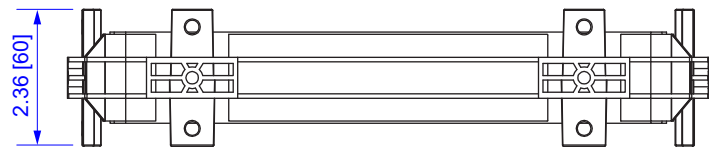

FRONT VIEW

SIDE VIEW

BOTTOM VIEW

All dimensions in inches [mm]

ITEM NO.		VCT-240CNC		VERICOM [®]	
DESCRIPTION					
				10" COUPLER	
DATE	SCALE	SHEET	REV		
07/21/2020	none	1 of 1			