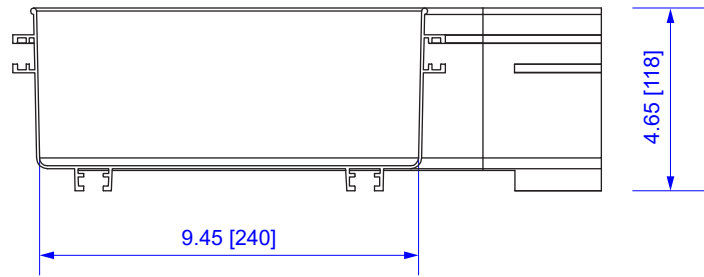

TOP VIEW

FRONT VIEW

SIDE VIEW

All dimensions in inches [mm]

ITEM NO.	VCT-240HE91	VERICOM			
DESCRIPTION	10" HORIZONTAL 90° ELBOW				
DATE	07/21/2020	SCALE	none	SHEET	1 of 1
				REV	