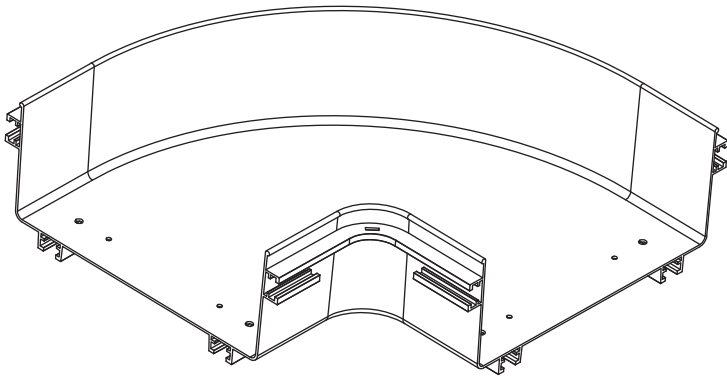

TOP VIEW

FRONT VIEW

SIDE VIEW

All dimensions in inches [mm]

ITEM NO.	VCT-240HE91	VERICOM			
DESCRIPTION	10" HORIZONTAL 90° ELBOW				
DATE	07/21/2020	SCALE	none	SHEET	1 of 1
				REV	