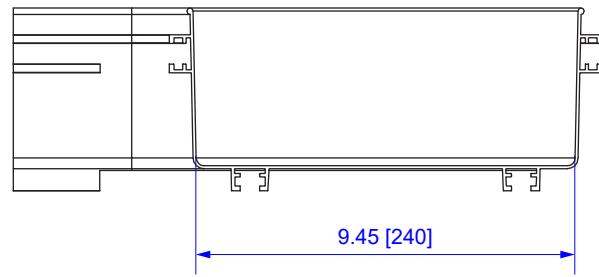

TOP VIEW

FRONT VIEW

SIDE VIEW

All dimensions in inches [mm]

ITEM NO.	VCT-240HE91	VERICOM			
DESCRIPTION	10" HORIZONTAL 90° ELBOW				
DATE	07/21/2020	SCALE	none	SHEET	1 of 1
				REV	