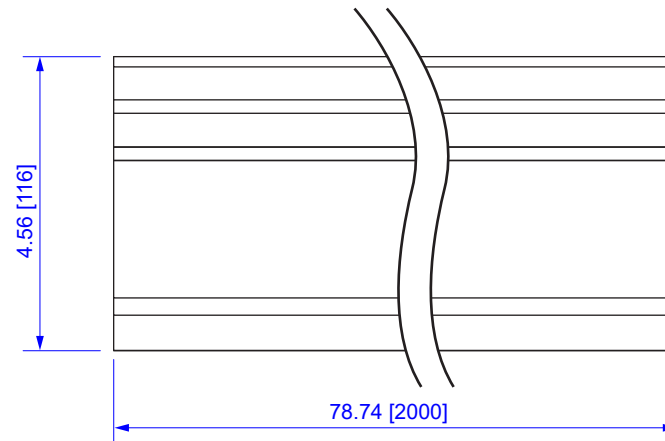

END VIEW

SIDE VIEW

All dimensions in inches [mm]

ITEM NO. <b>VCT-240SCP</b>		<b>VERICOM®</b>	
DESCRIPTION <b>10" x 4" x 6.5' STRAIGHT CHANNEL</b>			
DATE <b>07/22/2020</b>	SCALE <b>none</b>	SHEET <b>1 of 1</b>	REV