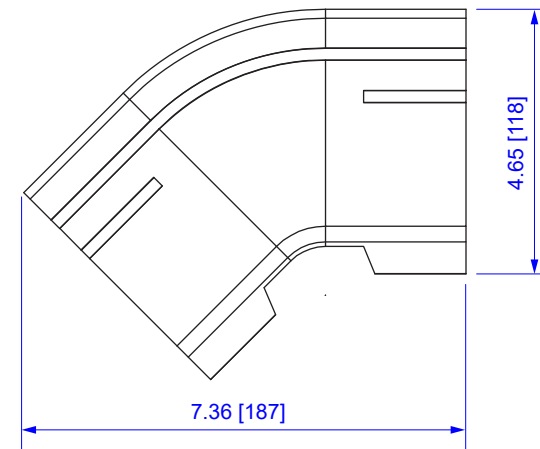

FRONT VIEW

SIDE VIEW

All dimensions in inches [mm]

ITEM NO.	VCT-360DE41	VERICOM			
DESCRIPTION	15" 45° DOWN ELBOW				
DATE	07/22/2020	SCALE	none	SHEET	1 of 1
				REV	