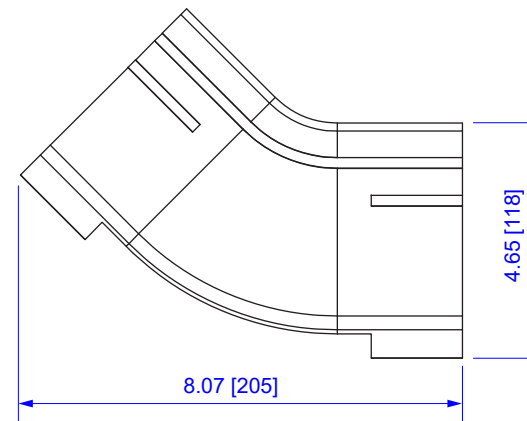

BACK VIEW

SIDE VIEW

All dimensions in inches [mm]

ITEM NO.	VCT-360UE41						
DESCRIPTION	15" 45° UP ELBOW						
DATE	07/22/2020	SCALE	none	SHEET	1 of 1	REV	